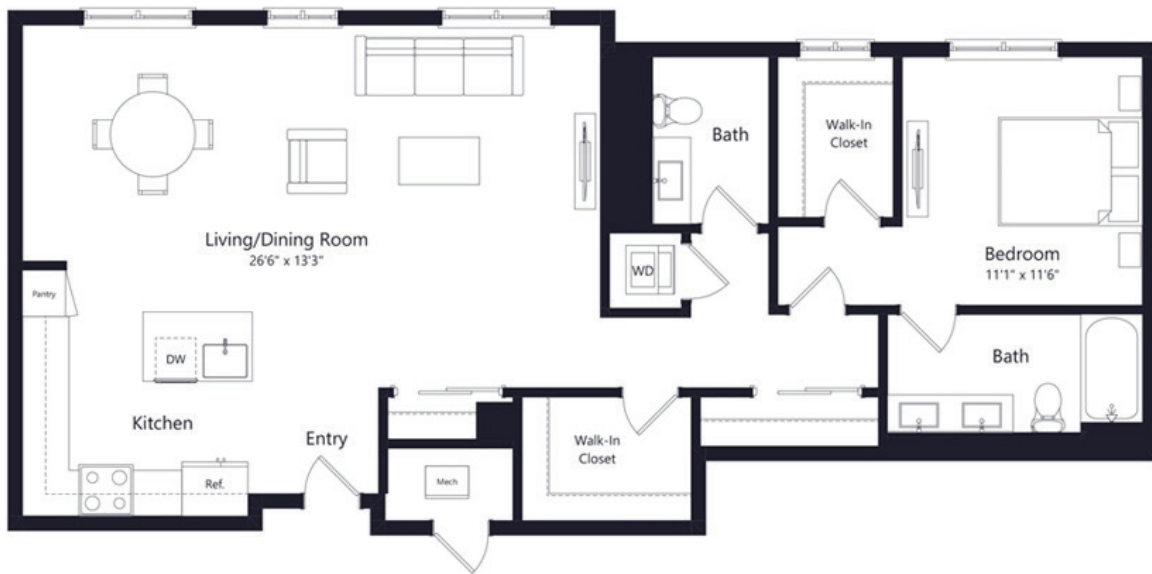

T

1 BED / 1.5 BATH

1159

SQ. FT.

 THE RESERVE AT THE PLAZA	122 Sevilla Avenue Coral Gables, FL 33134
	www.thereserveattheplaza.com

**Floor plans are artist's rendering. All dimensions are approximate. Actual product and specifications may vary in dimension or detail. Not all features are available in every apartment. Prices and availability are subject to change. Please see a representative for details.*