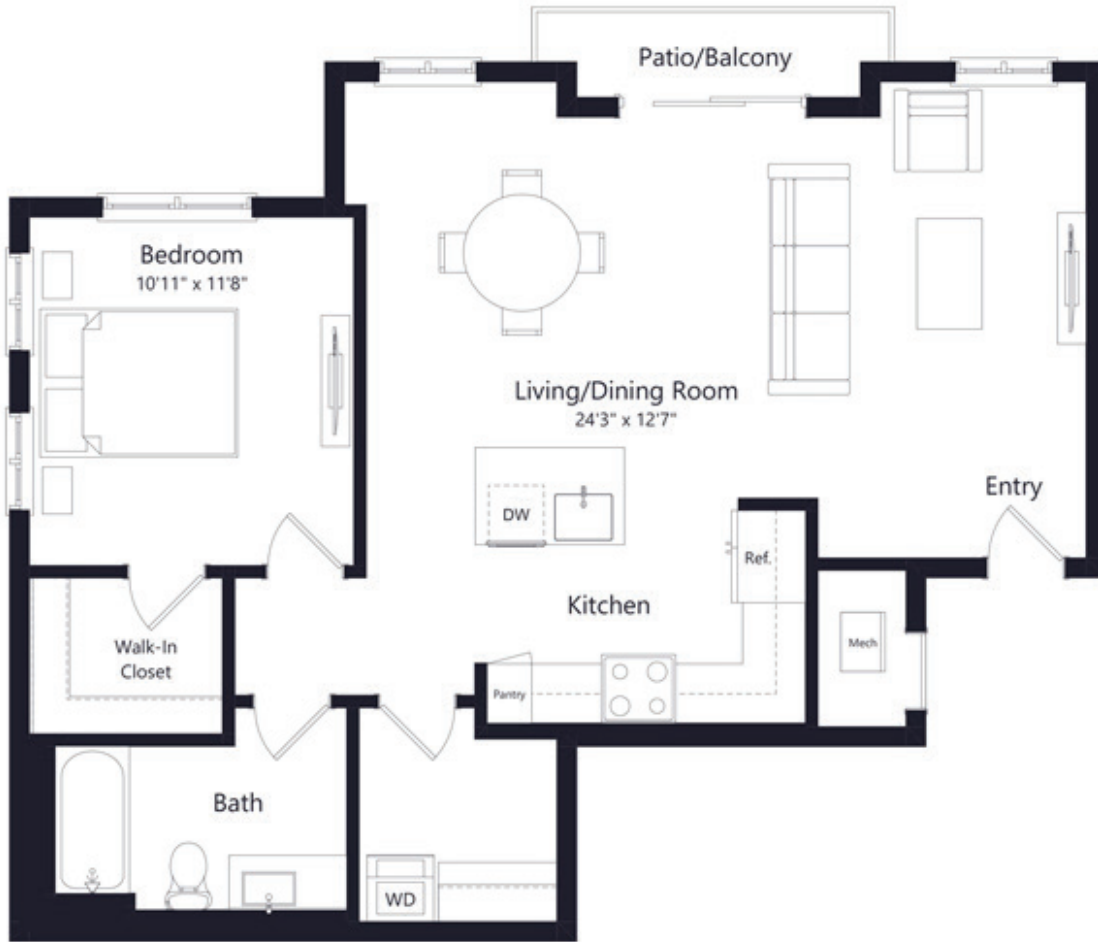

R

1 BED / 1 BATH

874

SQ. FT.

THE RESERVE
AT THE PLAZA

122 Sevilla Avenue | Coral Gables, FL 33134

www.thereserveattheplaza.com

**Floor plans are artist's rendering. All dimensions are approximate. Actual product and specifications may vary in dimension or detail. Not all features are available in every apartment. Prices and availability are subject to change. Please see a representative for details.*