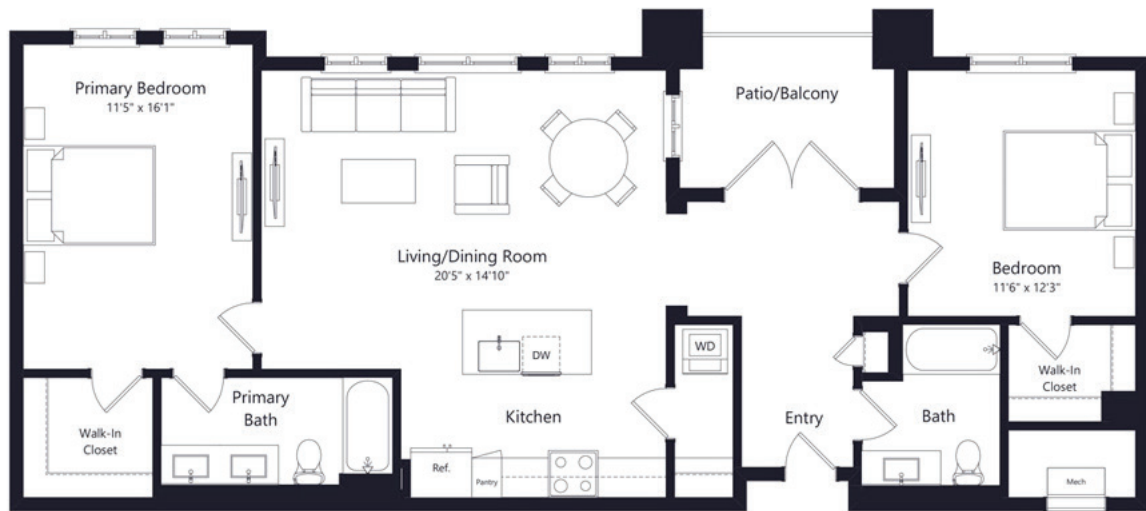

P

2 BED / 2 BATH

1248

SQ. FT.

THE RESERVE
AT THE PLAZA

122 Sevilla Avenue | Coral Gables, FL 33134

www.thereserveattheplaza.com

**Floor plans are artist's rendering. All dimensions are approximate. Actual product and specifications may vary in dimension or detail. Not all features are available in every apartment. Prices and availability are subject to change. Please see a representative for details.*