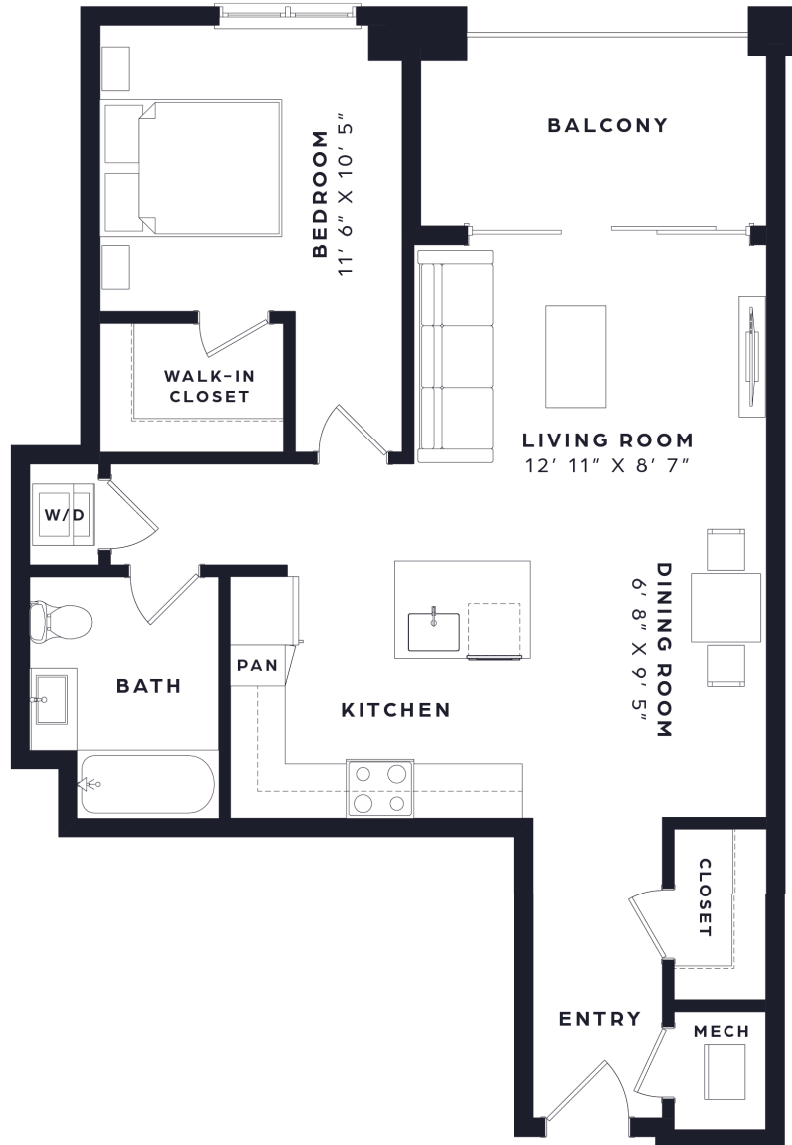

# M

1 BED / 1 BATH

# 803

SQ. FT.

**THE RESERVE**  
AT THE PLAZA

122 Sevilla Avenue | Coral Gables, FL 33134

[www.thereserveattheplaza.com](http://www.thereserveattheplaza.com)

*\*Floor plans are artist's rendering. All dimensions are approximate. Actual product and specifications may vary in dimension or detail. Not all features are available in every apartment. Prices and availability are subject to change. Please see a representative for details.*