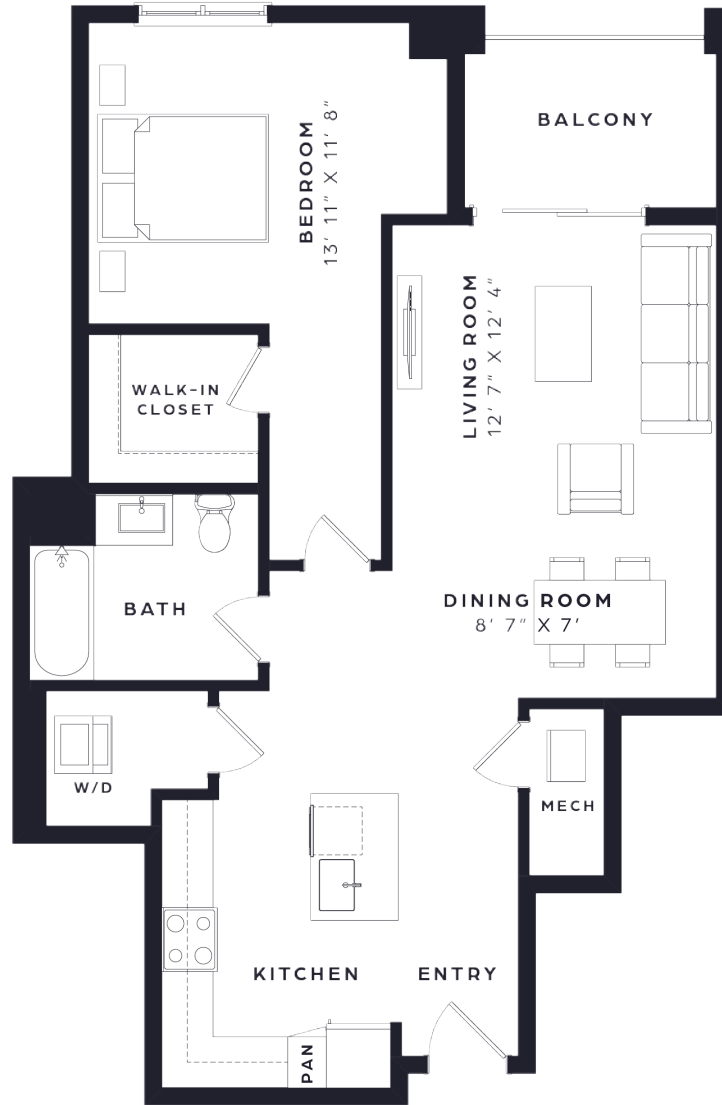

K

1 BED / 1 BATH

884

SQ. FT.

THE RESERVE
AT THE PLAZA

122 Sevilla Avenue | Coral Gables, FL 33134

www.thereserveattheplaza.com

**Floor plans are artist's rendering. All dimensions are approximate. Actual product and specifications may vary in dimension or detail. Not all features are available in every apartment. Prices and availability are subject to change. Please see a representative for details.*