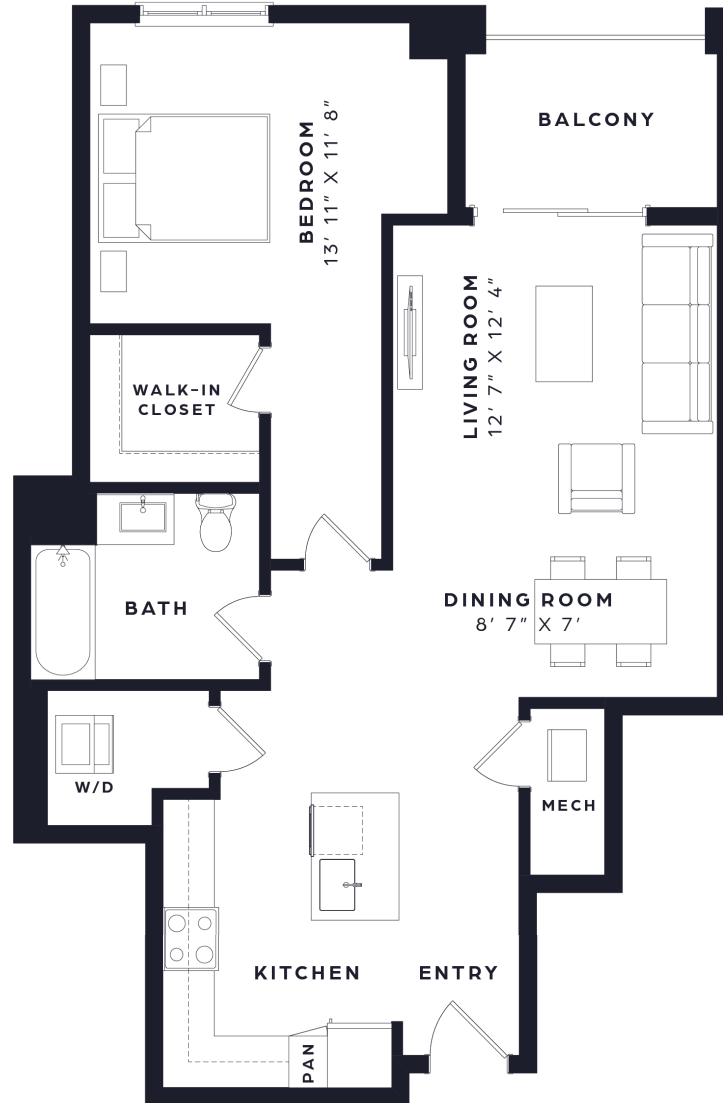

K

1 BED / 1 BATH

884

SQ. FT.

THE RESERVE
AT THE PLAZA

122 Sevilla Avenue | Coral Gables, FL 33134

www.thereserveattheplaza.com

**Floor plans are artist's rendering. All dimensions are approximate. Actual product and specifications may vary in dimension or detail. Not all features are available in every apartment. Prices and availability are subject to change. Please see a representative for details.*