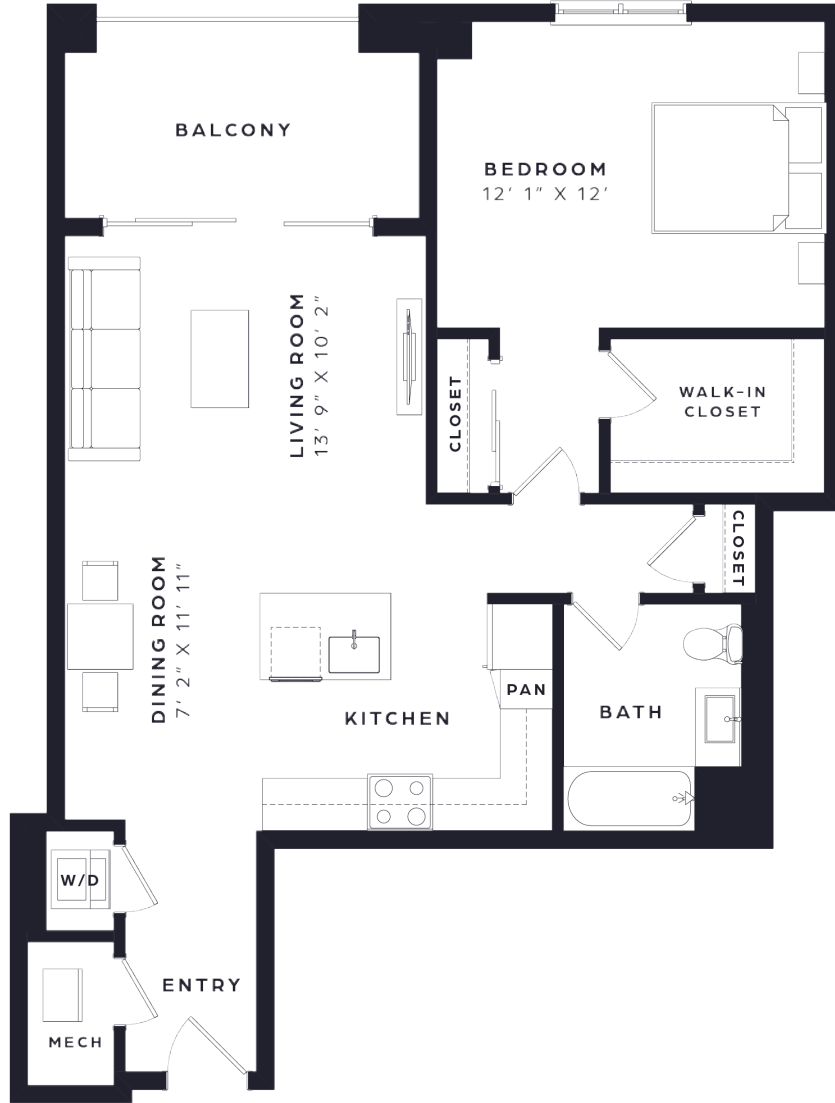

J

1 BED / 1 BATH

896
SQ. FT.

 THE RESERVE AT THE PLAZA	122 Sevilla Avenue Coral Gables, FL 33134
	www.thereserveattheplaza.com

**Floor plans are artist's rendering. All dimensions are approximate. Actual product and specifications may vary in dimension or detail. Not all features are available in every apartment. Prices and availability are subject to change. Please see a representative for details.*