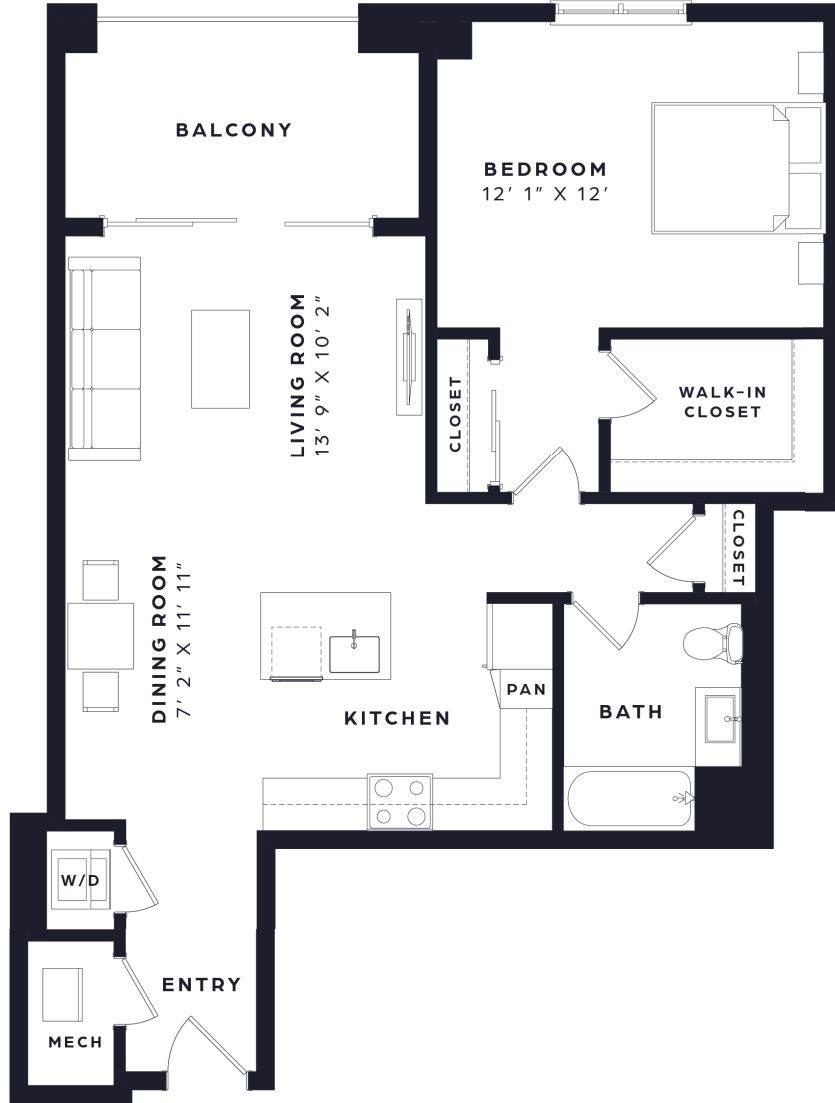

# J

1 BED / 1 BATH

896  
SQ. FT.

 <b>THE RESERVE</b> AT THE PLAZA	122 Sevilla Avenue   Coral Gables, FL 33134
	<a href="http://www.thereserveattheplaza.com">www.thereserveattheplaza.com</a>

*\*Floor plans are artist's rendering. All dimensions are approximate. Actual product and specifications may vary in dimension or detail. Not all features are available in every apartment. Prices and availability are subject to change. Please see a representative for details.*