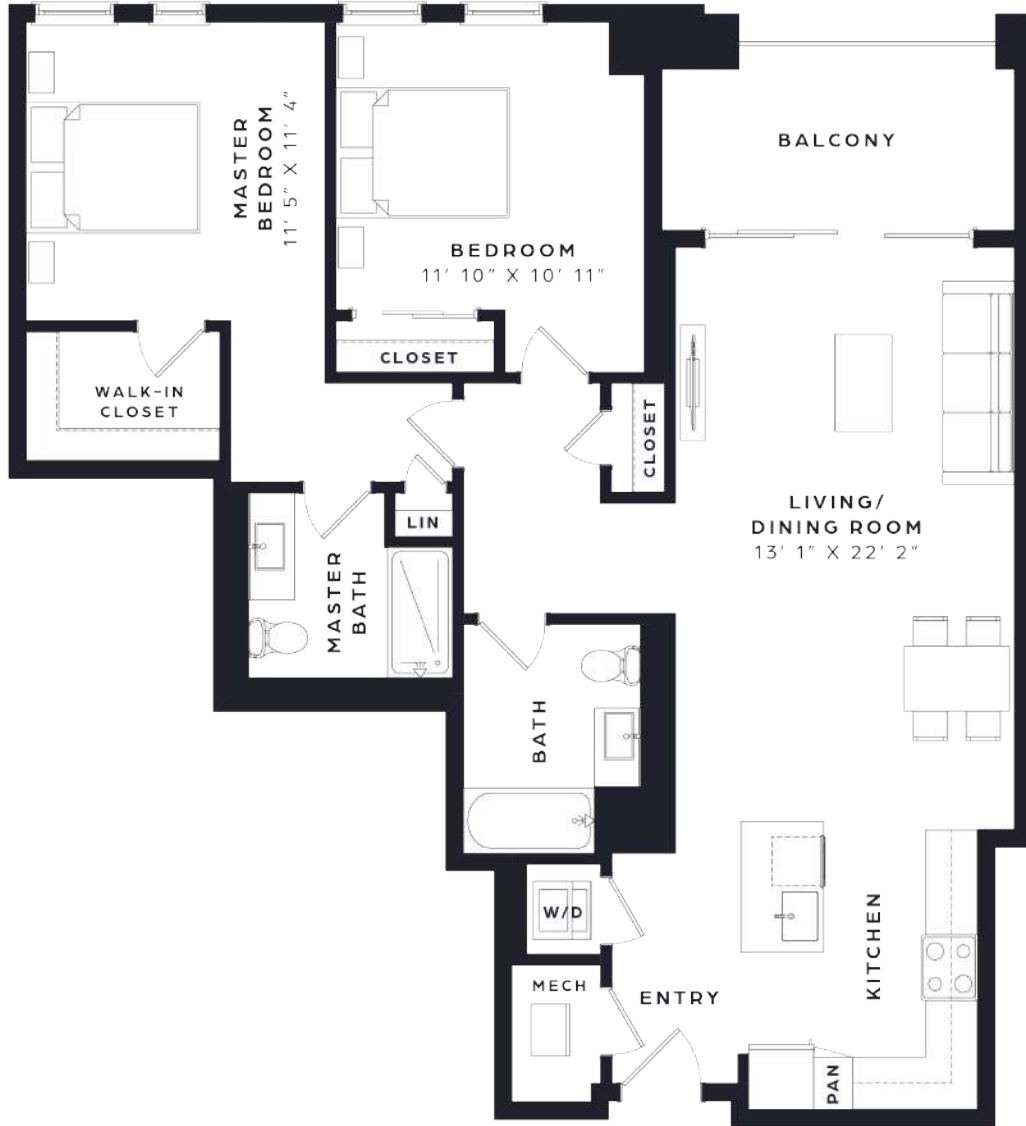

2 BED / 2 BATH

1161
SQ. FT.

 THE RESERVE AT THE PLAZA	122 Sevilla Avenue Coral Gables, FL 33134
	www.thereserveattheplaza.com

**Floor plans are artist's rendering. All dimensions are approximate. Actual product and specifications may vary in dimension or detail. Not all features are available in every apartment. Prices and availability are subject to change. Please see a representative for details.*