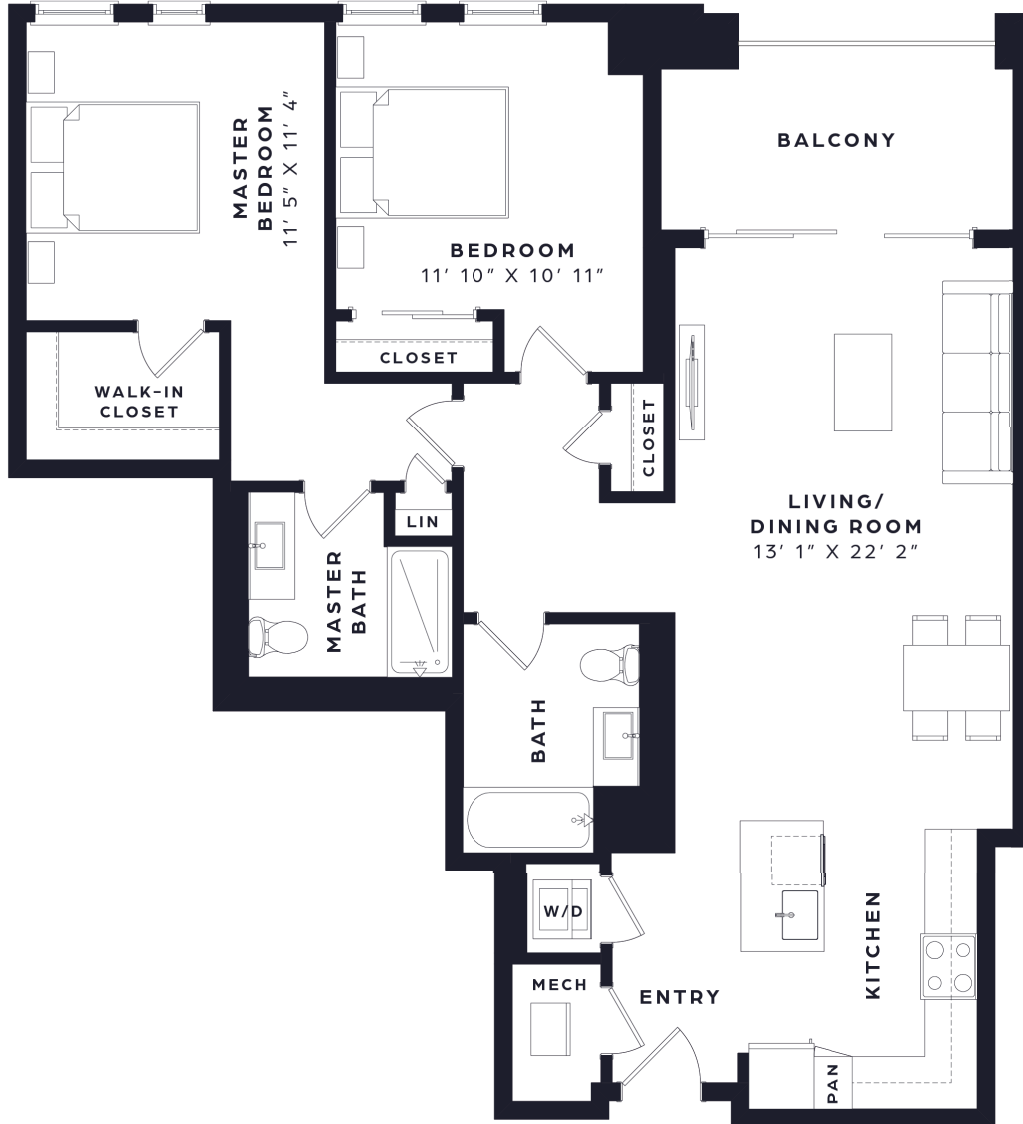

2 BED / 2 BATH

1161  
SQ. FT.

 <b>THE RESERVE</b> AT THE PLAZA	122 Sevilla Avenue   Coral Gables, FL 33134
	<a href="http://www.thereserveattheplaza.com">www.thereserveattheplaza.com</a>

*\*Floor plans are artist's rendering. All dimensions are approximate. Actual product and specifications may vary in dimension or detail. Not all features are available in every apartment. Prices and availability are subject to change. Please see a representative for details.*