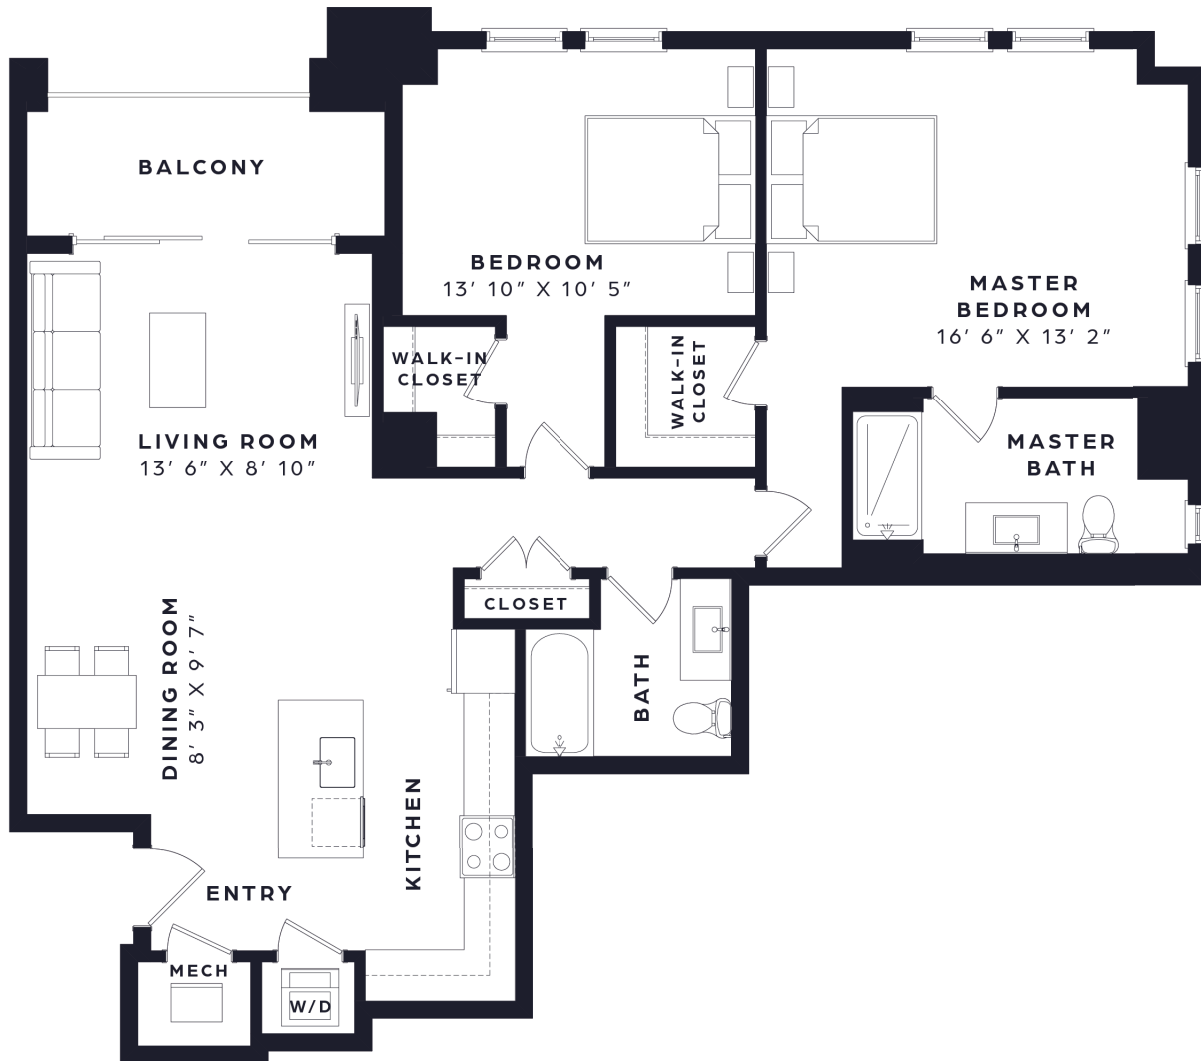

H

2 BED / 2 BATH

1285

SQ. FT.

THE RESERVE
AT THE PLAZA

122 Sevilla Avenue | Coral Gables, FL 33134

www.thereserveattheplaza.com

**Floor plans are artist's rendering. All dimensions are approximate. Actual product and specifications may vary in dimension or detail. Not all features are available in every apartment. Prices and availability are subject to change. Please see a representative for details.*