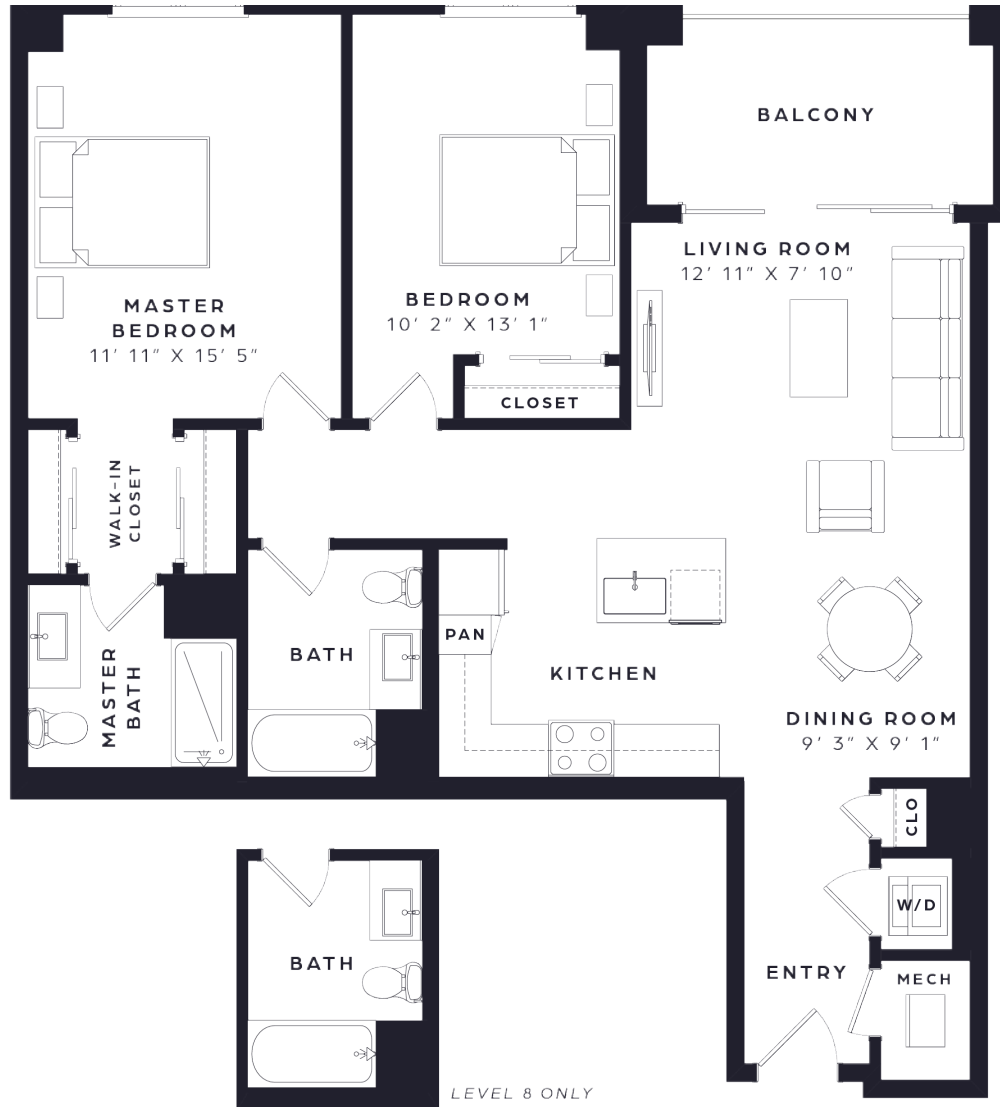

# E

2 BED / 2 BATH

# 1123

SQ. FT.

 <b>THE RESERVE</b> AT THE PLAZA	122 Sevilla Avenue   Coral Gables, FL 33134
	<a href="http://www.thereserveattheplaza.com">www.thereserveattheplaza.com</a>

*\*Floor plans are artist's rendering. All dimensions are approximate. Actual product and specifications may vary in dimension or detail. Not all features are available in every apartment. Prices and availability are subject to change. Please see a representative for details.*