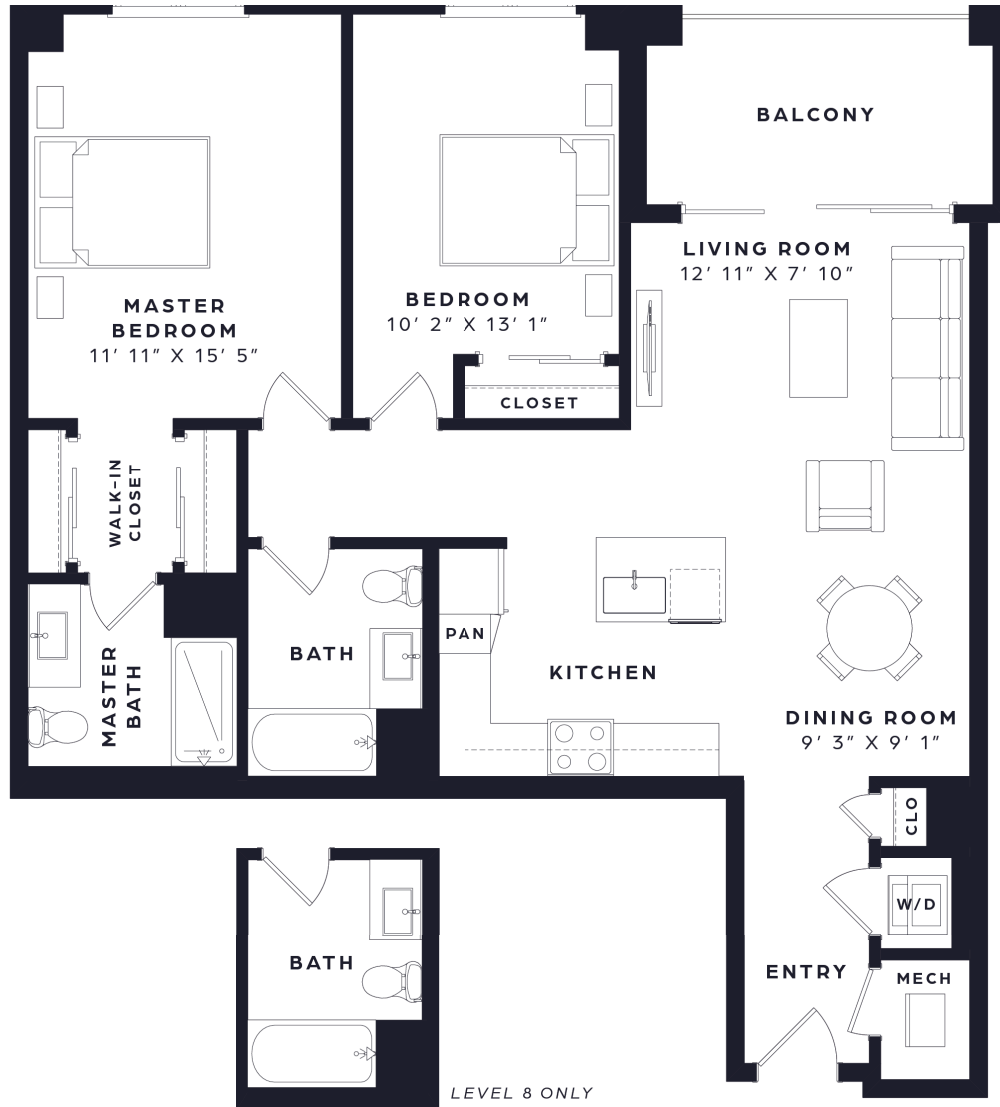

# E

2 BED / 2 BATH

# 1123

SQ. FT.

 <b>THE RESERVE</b> AT THE PLAZA	122 Sevilla Avenue   Coral Gables, FL 33134
	<a href="http://www.thereserveattheplaza.com">www.thereserveattheplaza.com</a>

*\*Floor plans are artist's rendering. All dimensions are approximate. Actual product and specifications may vary in dimension or detail. Not all features are available in every apartment. Prices and availability are subject to change. Please see a representative for details.*