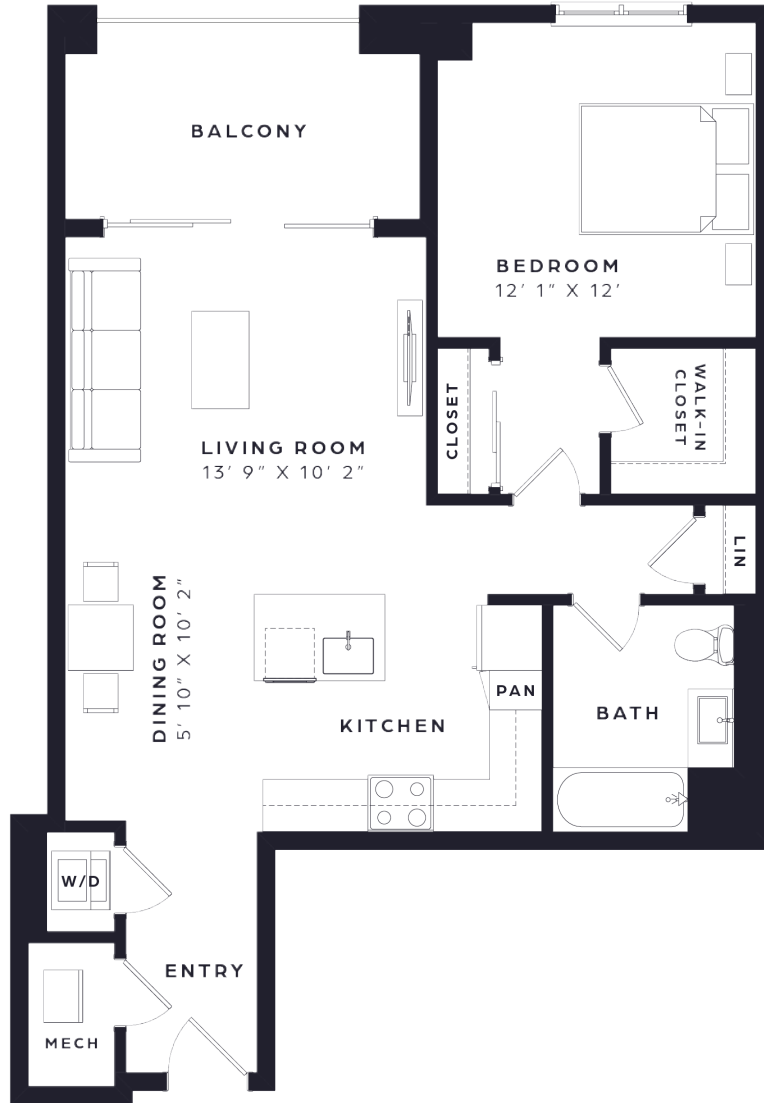

C

1 BED / 1 BATH

844

SQ. FT.

 THE RESERVE AT THE PLAZA	122 Sevilla Avenue Coral Gables, FL 33134
	www.thereserveattheplaza.com

**Floor plans are artist's rendering. All dimensions are approximate. Actual product and specifications may vary in dimension or detail. Not all features are available in every apartment. Prices and availability are subject to change. Please see a representative for details.*