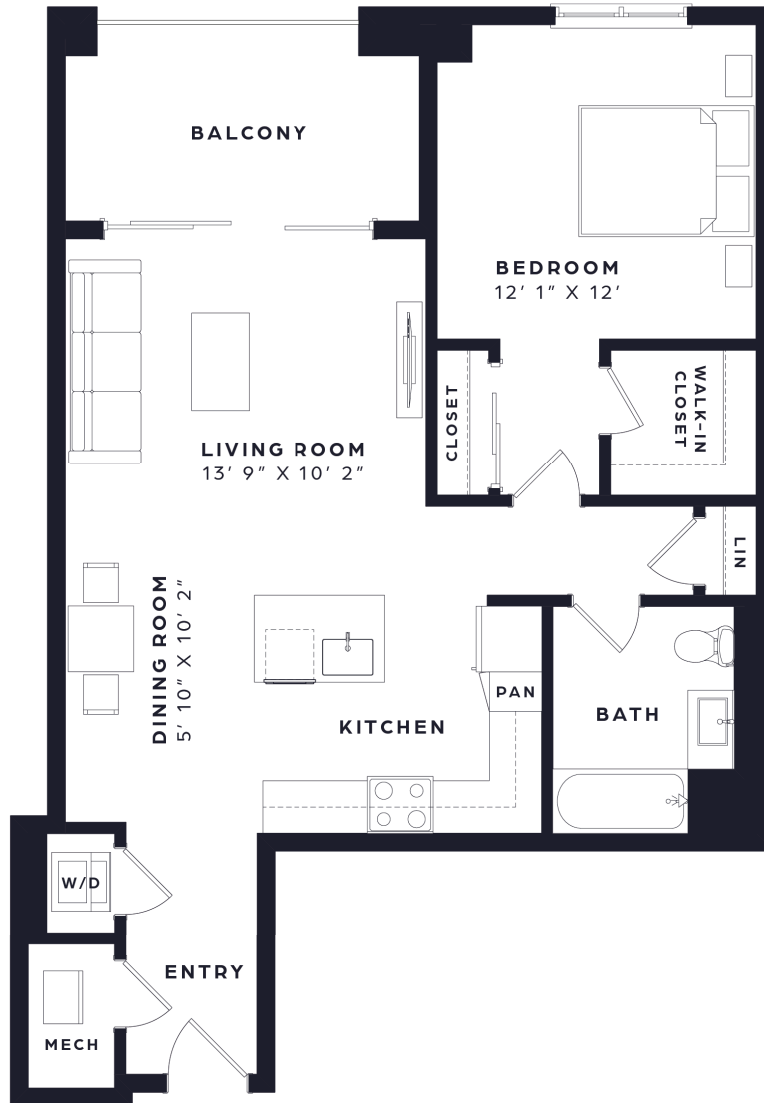

# C

1 BED / 1 BATH

# 844

SQ. FT.

**THE RESERVE**  
AT THE PLAZA

122 Sevilla Avenue | Coral Gables, FL 33134

[www.thereserveattheplaza.com](http://www.thereserveattheplaza.com)

*\*Floor plans are artist's rendering. All dimensions are approximate. Actual product and specifications may vary in dimension or detail. Not all features are available in every apartment. Prices and availability are subject to change. Please see a representative for details.*