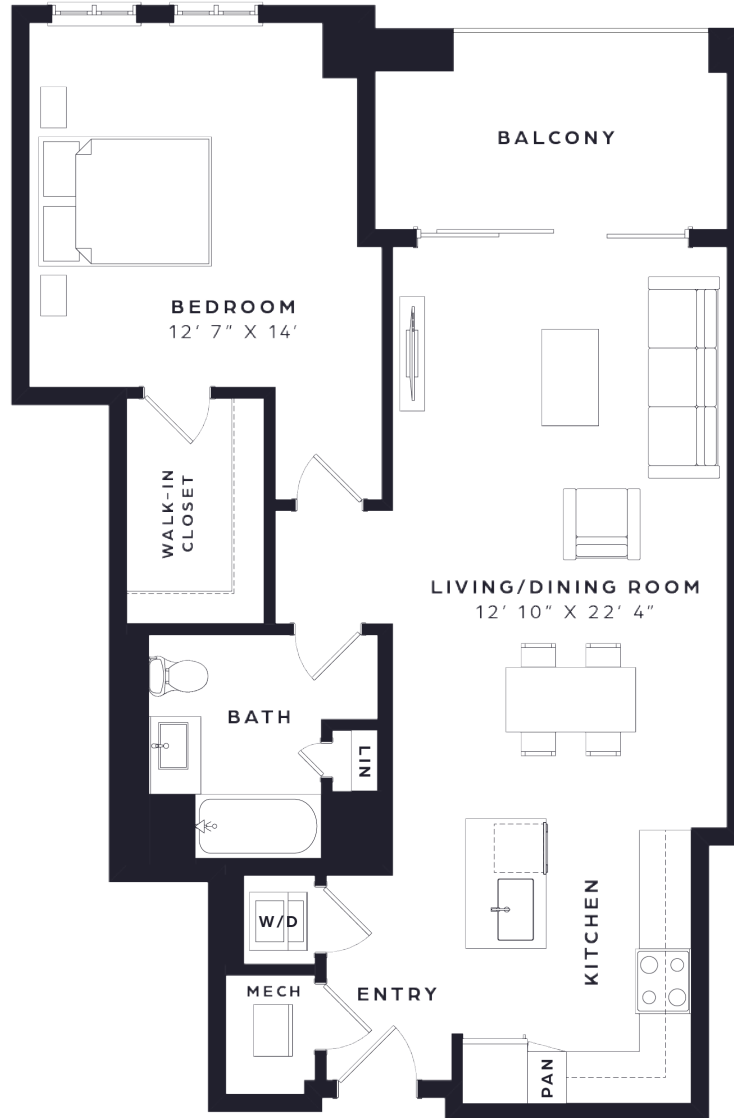

B

1 BED / 1 BATH

902
SQ. FT.

THE RESERVE
AT THE PLAZA

122 Sevilla Avenue | Coral Gables, FL 33134

www.thereserveattheplaza.com

**Floor plans are artist's rendering. All dimensions are approximate. Actual product and specifications may vary in dimension or detail. Not all features are available in every apartment. Prices and availability are subject to change. Please see a representative for details.*